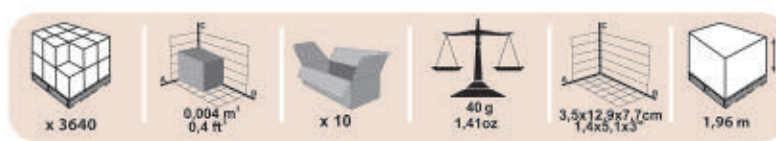

Torty! Cakes for dogs

LO-75502

LO-75522

LO-75562

LO-75512

LO-75532